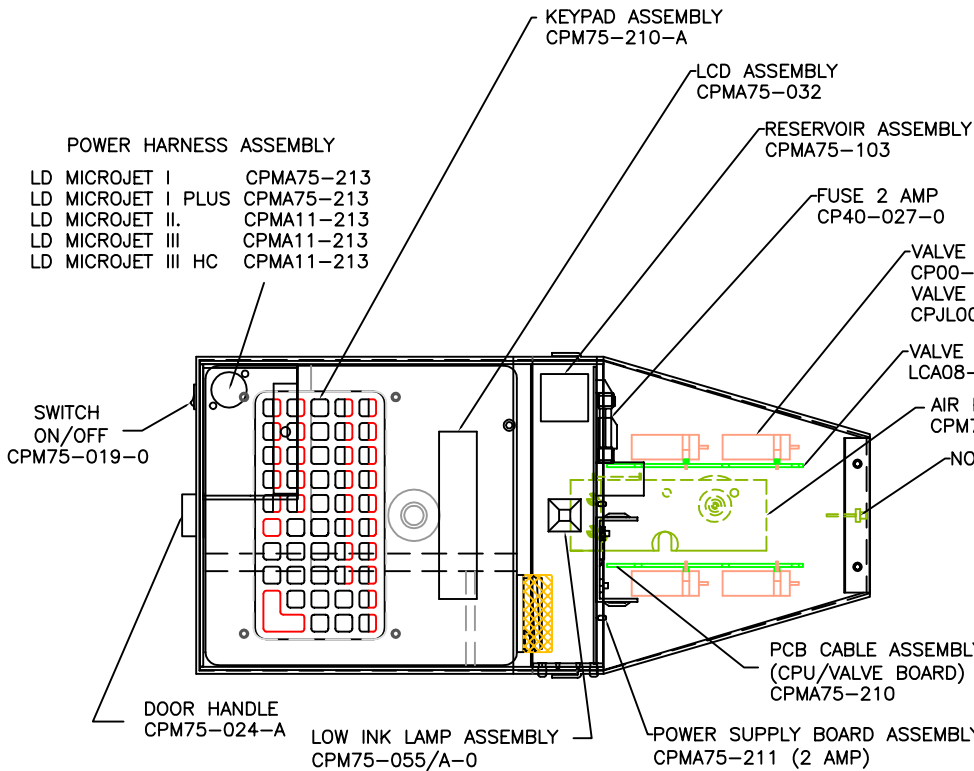

LD MICROJET

QUICK REFERENCE PARTS LIST FOR:

- LD MICROJET I
- LD MICROJET I PLUS
- LD MICROJET II.
- LD MICROJET III
- LD MICROJET III HC

OPERATORS MANUAL
CPM200-MJ-LT

MANIFOLD ASSEMBLY:

- LD MICROJET I CPM55-202
- LD MICROJET I PLUS CPM75-218
- LD MICROJET II. CPM11-203
- LD MICROJET III CPM16-206
- LD MICROJET III HC CPM16-206

TRANSFORMER: (NOT SHOWN)

- LD MICROJET I CPM75-003-115
OR CPM75-003-240
- LD MICROJET I PLUS CPM75-003-115
OR CPM75-003-240
- LD MICROJET II. CPM11-003-120
OR CPM11-003-240
- LD MICROJET III CPM11-003-120
OR CPM11-003-240
- LD MICROJET III HC CPM11-003-120
OR CPM11-003-240

L-BRACKET WITH MOUNTING BLOCK ASSEMBLY (NOT SHOWN) CPM75-126
CONSISTS OF:
L-BRACKET CP01-001/A-B
MOUNTING BLOCK CPM75-126