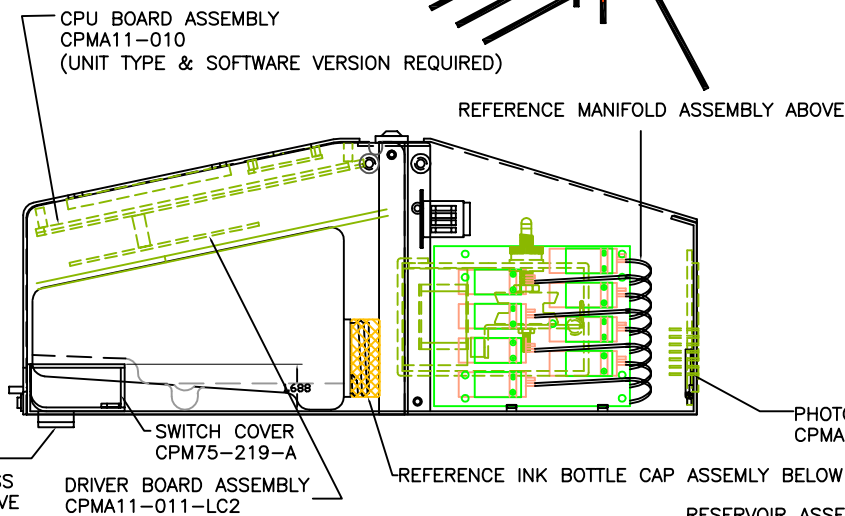

LD MICROJET

QUICK REFERENCE PARTS LIST FOR:

- LD MICROJET I
- LD MICROJET I PLUS
- LD MICROJET II.
- LD MICROJET III
- LD MICROJET III HC

OPERATORS MANUAL
CPM200-MJ-LT

MANIFOLD ASSEMBLY:

- LD MICROJET I CPM55-202
- LD MICROJET I PLUS CPM75-218
- LD MICROJET II. CPM11-203
- LD MICROJET III CPM16-206
- LD MICROJET III HC CPM16-206

TRANSFORMER: (NOT SHOWN)

- LD MICROJET I CPM75-003-115
OR CPM75-003-240
- LD MICROJET I PLUS CPM75-003-115
OR CPM75-003-240
- LD MICROJET II. CPM11-003-120
OR CPM11-003-240
- LD MICROJET III CPM11-003-120
OR CPM11-003-240
- LD MICROJET III HC CPM11-003-120
OR CPM11-003-240

L-BRACKET WITH MOUNTING BLOCK ASSEMBLY (NOT SHOWN) CPM75-126
CONSISTS OF:
L-BRACKET CP01-001/A-B
MOUNTING BLOCK CPM75-126