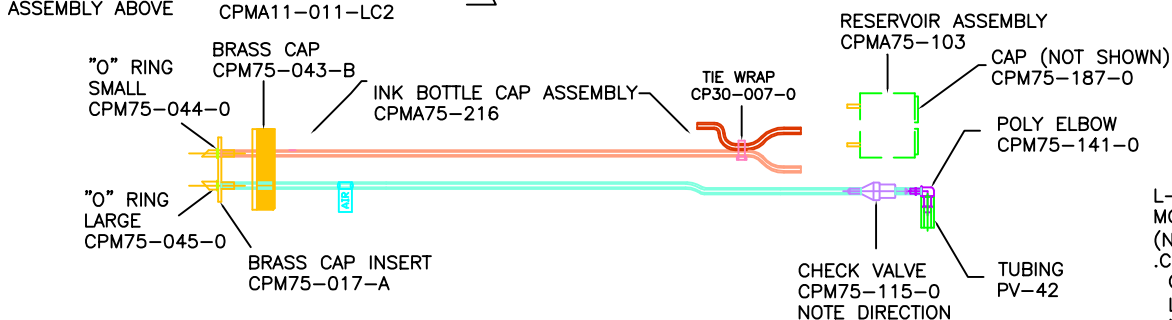

LD MICROJET

QUICK REFERENCE PARTS LIST FOR:

- LD MICROJET I
- LD MICROJET I PLUS
- LD MICROJET II.
- LD MICROJET III
- LD MICROJET III HC

OPERATORS MANUAL
CPM200-MJ-LT

MANIFOLD ASSEMBLY:

- LD MICROJET I CPM55-202
- LD MICROJET I PLUS CPM75-218
- LD MICROJET II. CPM11-203
- LD MICROJET III CPM16-206
- LD MICROJET III HC CPM16-206

TRANSFORMER: (NOT SHOWN)

- LD MICROJET I CPM75-003-115
OR CPM75-003-240
- LD MICROJET I PLUS CPM75-003-115
OR CPM75-003-240
- LD MICROJET II. CPM11-003-120
OR CPM11-003-240
- LD MICROJET III CPM11-003-120
OR CPM11-003-240
- LD MICROJET III HC CPM11-003-120
OR CPM11-003-240

L-BRACKET WITH MOUNTING BLOCK ASSEMBLY (NOT SHOWN) CPM75-126
CONSISTS OF:
L-BRACKET CP01-001/A-B
MOUNTING BLOCK CPM75-126