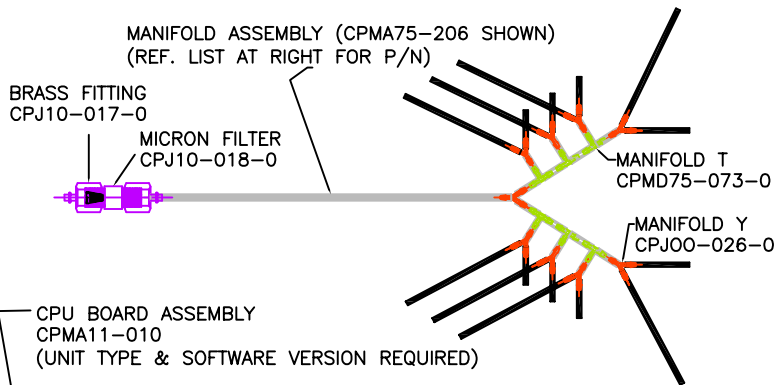

LD MICROJET

QUICK REFERENCE PARTS LIST FOR:

- LD MICROJET I
- LD MICROJET I PLUS
- LD MICROJET II.
- LD MICROJET III
- LD MICROJET III HC

OPERATORS MANUAL
CPM200-MJ-LT

MANIFOLD ASSEMBLY:

- LD MICROJET I CPM55-202
- LD MICROJET I PLUS CPM75-218
- LD MICROJET II. CPM11-203
- LD MICROJET III CPM16-206
- LD MICROJET III HC CPM16-206

TRANSFORMER: (NOT SHOWN)

- LD MICROJET I CPM75-003-115
OR CPM75-003-240
- LD MICROJET I PLUS CPM75-003-115
OR CPM75-003-240
- LD MICROJET II. CPM11-003-120
OR CPM11-003-240
- LD MICROJET III CPM11-003-120
OR CPM11-003-240
- LD MICROJET III HC CPM11-003-120
OR CPM11-003-240

L-BRACKET WITH MOUNTING BLOCK ASSEMBLY (NOT SHOWN) CPM75-126
CONSISTS OF:
L-BRACKET CP01-001/A-B
MOUNTING BLOCK CPM75-126